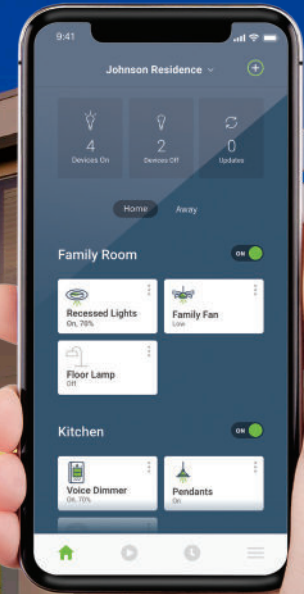

decora smart®

LEVITON®

Make Every Home a Smart Home

A Solution for Every Room and Home

works with
my leviton

My Leviton and Decora Smart Wi-Fi offers a full portfolio of connected lighting and load control devices so any home, new or old, can be a smart home. The collection includes dimmers, switches, smart plugs, fan controller, outlet, motion sensor, and options for homes that may not have neutral wiring.

Start small with a smart switch to automate your porch light so you never come home to a dark house, or go larger and outfit a room or your entire home. Expand the system at any time, making this the ideal solution to meet your smart home lighting and load control needs.

Mini Plug-in Switch or Dimmer
- 9

Motion Sensing Dimmer
- 10

15A Switch
- 

My Leviton App

Connectivity

Connectivity Options

Decora Smart Wi-Fi lighting can be connected to your favorite smart products, services and voice assistants.

Choice of Voice

We Play Well with Others

My Leviton App

Manage your whole home – capture room scenes, customize lighting settings such as fade rates, and enjoy convenient remote control of devices and activities.