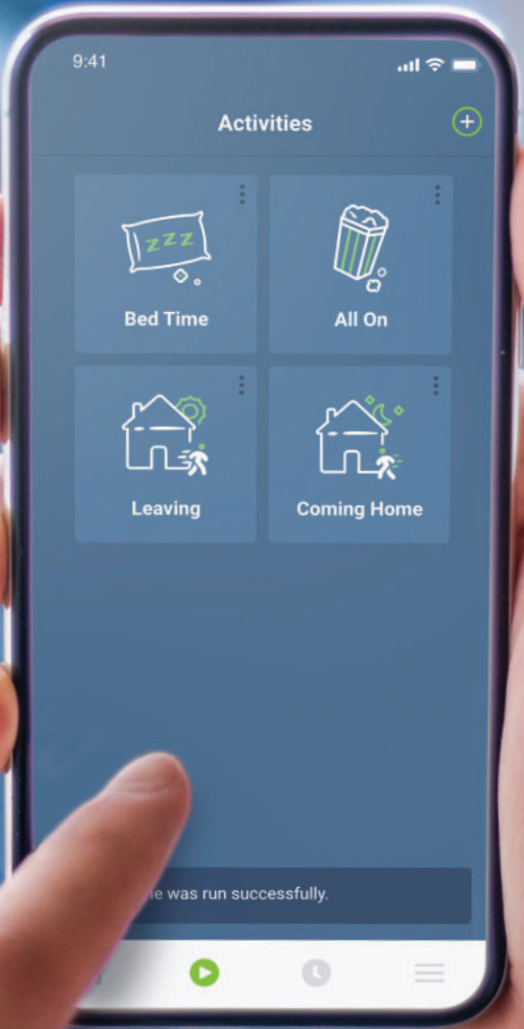

- Full range dimming performance with custom settings in the My Leviton app for preset lighting levels, fade rates, bulb types and more
- Schedule lights to dim/brighten or turn on/off at specific times or based on sunrise/sunset; use vacation mode to randomize lighting for a lived-in look when away from home

D26HD
600W Dimmer
(2nd Gen)

DWVAA
Voice Dimmer with
Amazon Alexa Built-in

DN6HD*
600W No-Neutral
Dimmer

*Requires a MLWSB Decora Smart Wi-Fi Bridge to enable smart features

9:41

Activities

Bed Time

All On

Leaving

Coming Home

... was run successfully.

One-Touch Control

Scenes and Activities

Set the perfect mood by easily capturing a scene for one-touch recall. Make sure all lights are off when leaving your home.

Multi-button control is perfect for entryways and bedrooms to control room scenes or whole house lighting activities with the press of a button.

- Replace an existing switch to add three scene control buttons and a built-in smart switch for connected lights
- Create scenes and activities to control Decora Smart Wi-Fi devices such as “All Off”, “Movie Time”, “Party Mode”, “Game Night”, and more with simple app configuration of button functions
- Use with an Apple Home Hub to control HomeKit scenes and accessories
- Use with IFTTT for expanded automation across 3rd party services
- Engraved buttons available in all 6 color options can be designed and ordered through the My Leviton app*