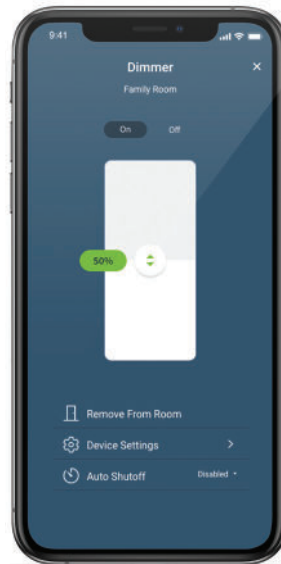

Mini Plug-in Switch or Dimmer
- 9

Motion Sensing Dimmer
- 10

15A Switch
- 

My Leviton App

Connectivity

Connectivity Options

Decora Smart Wi-Fi lighting can be connected to your favorite smart products, services and voice assistants.

Choice of Voice

We Play Well with Others

My Leviton App

Manage your whole home – capture room scenes, customize lighting settings such as fade rates, and enjoy convenient remote control of devices and activities.

Set Schedules

- Use the app to easily create schedules that turn lights on and off throughout the day

Control Individual Devices or Rooms

- Control lights, fans, and plug loads from anywhere
- Brighten a light fixture or quickly turn on an entire room