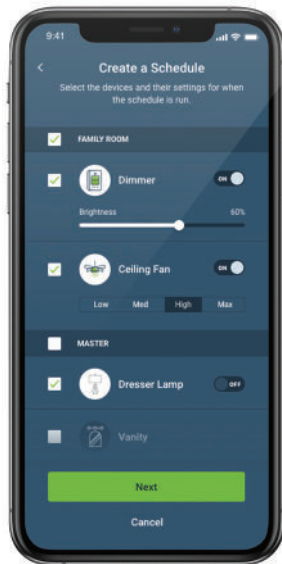

Mini Plug-in Switch or Dimmer
- 9

Motion Sensing Dimmer
- 10

15A Switch
- 

My Leviton App

Connectivity

Connectivity Options

Decora Smart Wi-Fi lighting can be connected to your favorite smart products, services and voice assistants.

Choice of Voice

We Play Well with Others

My Leviton App

Manage your whole home – capture room scenes, customize lighting settings such as fade rates, and enjoy convenient remote control of devices and activities.

Set Schedules

- Use the app to easily create schedules that turn lights on and off throughout the day

Control Individual Devices or Rooms

- Control lights, fans, and plug loads from anywhere
- Brighten a light fixture or quickly turn on an entire room

Simplify Automation

- Activities like “Movie Time” or “Game Night” make adjusting home lighting quick and easy
- Use your Voice, App, or Scene Controller Switch to control devices and lighting scenes

Complete Lighting Solution