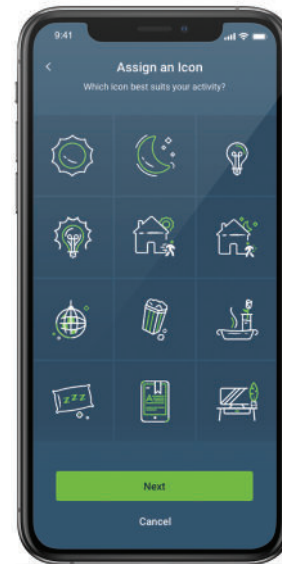

Mini Plug-in Switch or Dimmer
- 9

Motion Sensing Dimmer
- 10

15A Switch
- 

My Leviton App

Connectivity

Connectivity Options

Decora Smart Wi-Fi lighting can be connected to your favorite smart products, services and voice assistants.

Choice of Voice

We Play Well with Others

My Leviton App

Manage your whole home – capture room scenes, customize lighting settings such as fade rates, and enjoy convenient remote control of devices and activities.

Set Schedules

- Use the app to easily create schedules that turn lights on and off throughout the day

Control Individual Devices or Rooms

- Control lights, fans, and plug loads from anywhere
- Brighten a light fixture or quickly turn on an entire room

Simplify Automation

- Activities like “Movie Time” or “Game Night” make adjusting home lighting quick and easy
- Use your Voice, App, or Scene Controller Switch to control devices and lighting scenes

Complete Lighting Solution