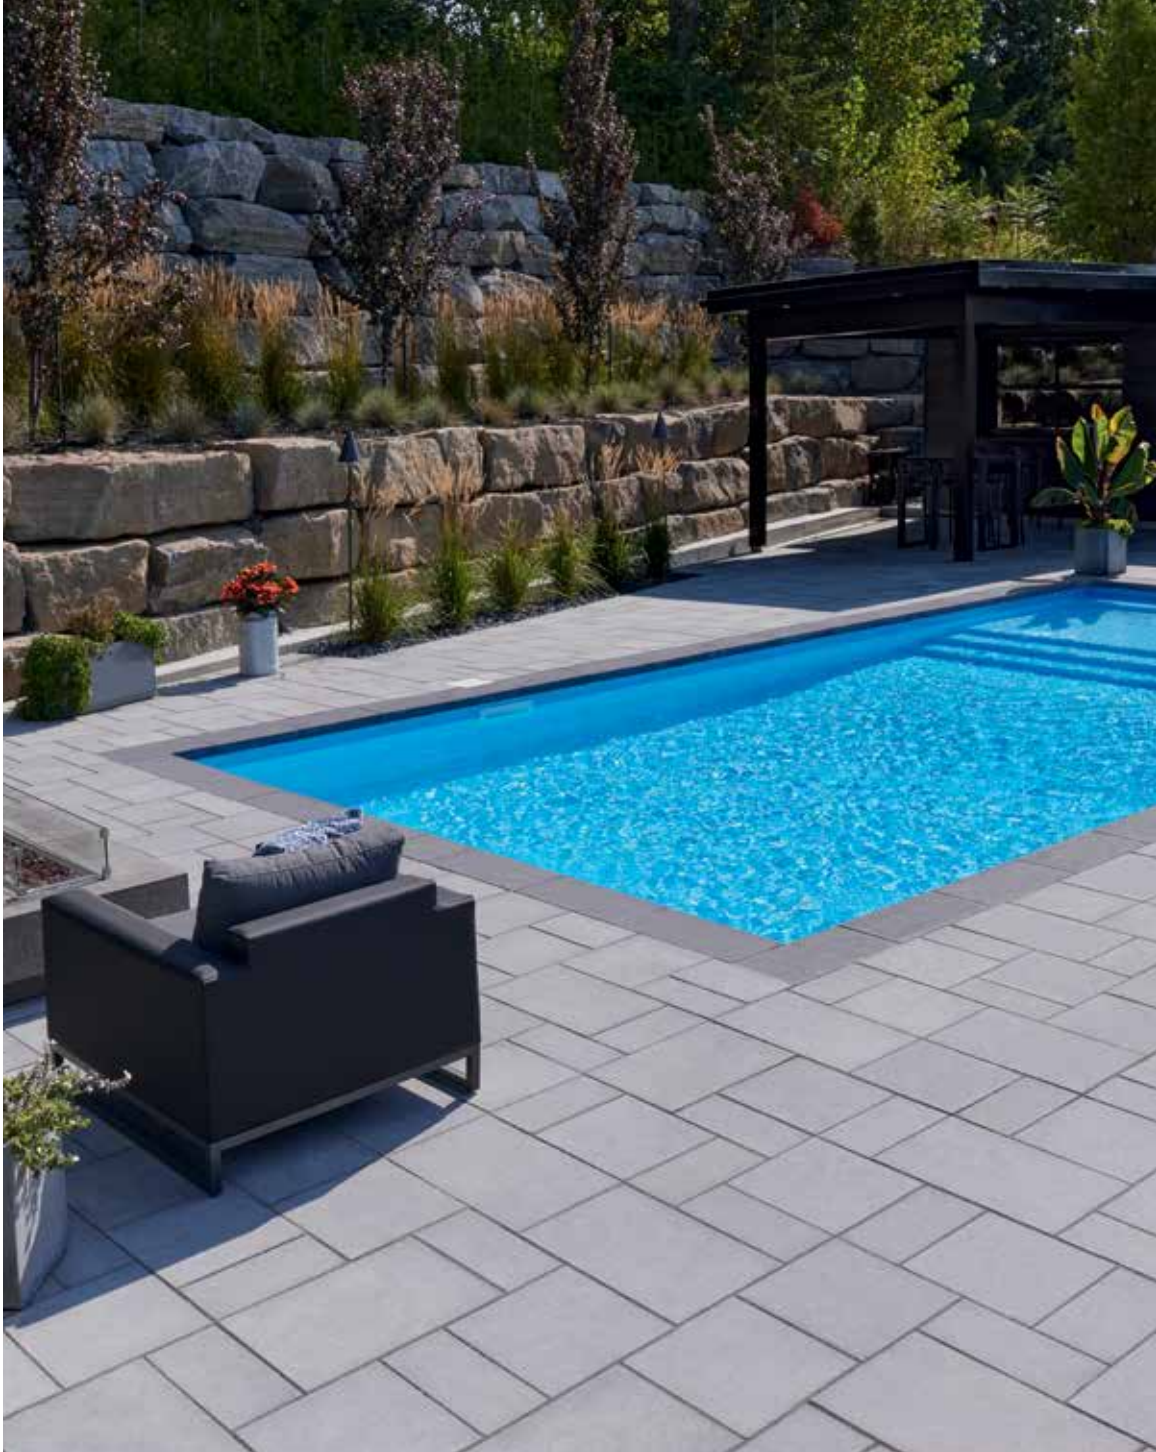

# SmartCast Reflect Architectural Paver

Landscape Hatch Pattern Library - 54

SMARTCAST\_REFLECT  
Linear

MELVILLE\_24X24\_S\_B2\_50  
Offset 1/2

MELVILLE\_24X24\_S\_A2\_50  
Checkerboard

VERSAILLES\_S\_A\_A1  
Checkerboard