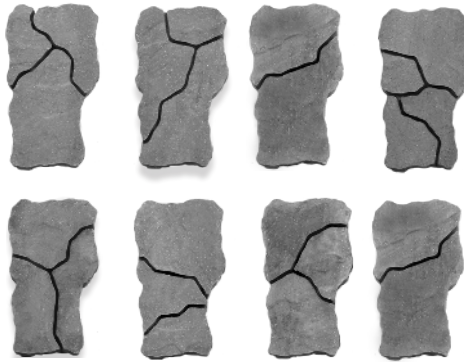

ARDESIA®

CLASSIC SERIES PAVER / 70MM /  

BUNDLE OVERVIEW

UNITS

19.29 x 10.41 x 2.75 in
490 x 265 x 70 mm
Units/bundle: 64
Units/layer: 8

NOTES

For pedestrian and/or vehicular use. Single shape false joint paver allows for easy and quick installation. The Flagstone surface design provides a natural finish.

BUNDLE SPECIFICATIONS

IMPERIAL

METRIC

	IMPERIAL	METRIC
Coverage	76.2 ft ²	7.08 m ²
Weight	2357 lbs	1069.06 kg
Layers	8	
Coverage per layer	9.52 ft ²	0.88 m ²
Lineal coverage	-	-
Lineal coverage per layer	-	-

COLOURS

Beige Mix
Grey Mix

PATTERN