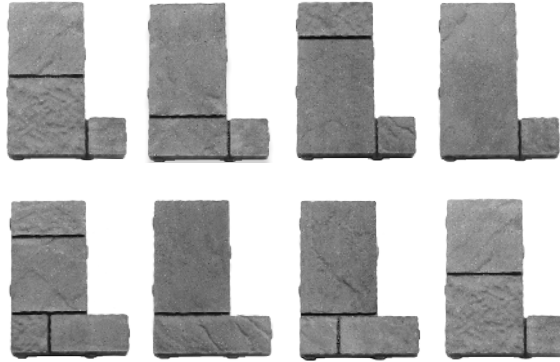

MODERNA®

CLASSIC SERIES PAVER / 70MM /   

BUNDLE OVERVIEW

UNITS

16 x 8/12 x 2.75 in
405 x 205/305 x 70 mm
Units/bundle: 64
Units/layer: 8

NOTES

For pedestrian and/or vehicular use. Install by layer for most random finish. Single shape false joint paver allows for easy and quick installation. Moderna can also be installed as a permeable paver.

BUNDLE SPECIFICATIONS

IMPERIAL

METRIC

	IMPERIAL	METRIC
Coverage	62 ft ²	5.76 m ²
Weight	1918 lbs	869.84 kg
Layers	8	
Coverage per layer	7.75 ft ²	0.72 m ²
Lineal coverage	47 ft*	14.4 m*
Lineal coverage per layer	5.875 ft*	1.8 m*

COLOURS

Beige Mix
Grey Mix

PATTERNS

*16" SOLDIER COURSE