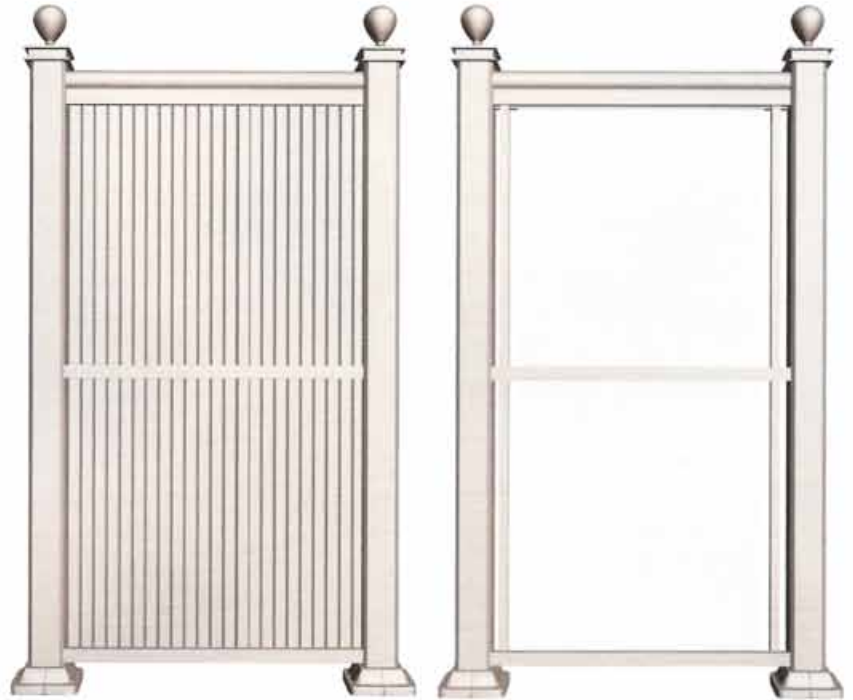

Styles of Railing between posts can be A1 to A28

Privacy Panels

DC1

DC2

DC3

PP1
ALLUMINUM

PP2
TEMPERED GLASS

Railings