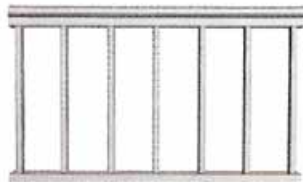

GA2

GA3

GA4

GA5

GAF1

Decor Railings

Available in 18" and 24" height

AD1