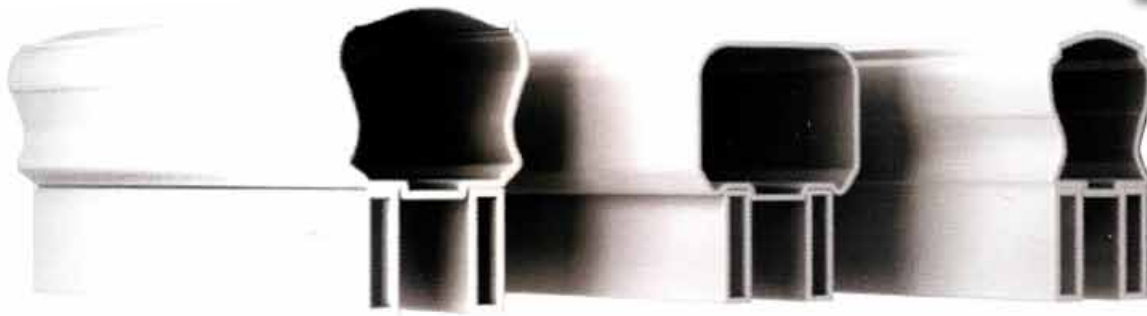

Top Rails

Traditional