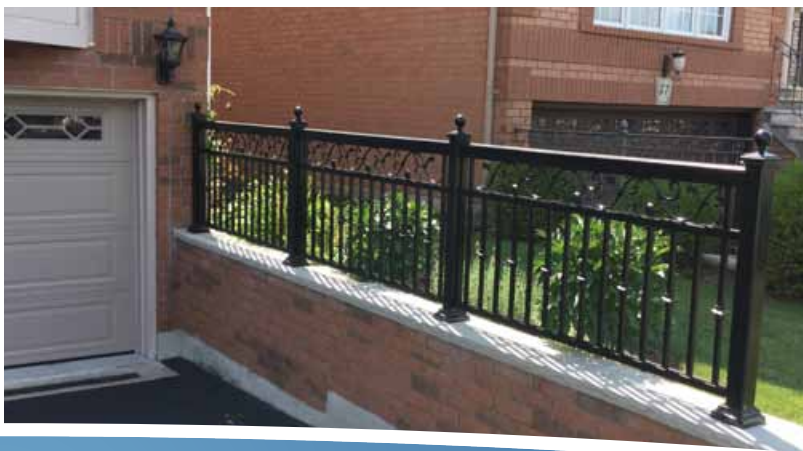

A25

A26

A27

A28

Glass Railings

Glass available in:

- Clear
- Smoked Grey
- Bronze
- Acide Etch

GA1