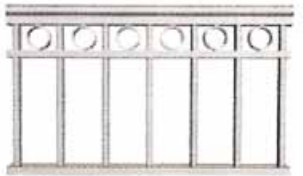

Decor Railings

Available in 18" and 24" height

AD5