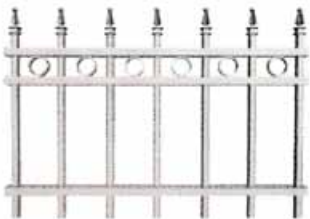

GA2

GA3

GA4

GA5

GAF1

Decor Railings

Available in 18" and 24" height

AD1

AD2

AD3

AD4

AD5

AD6

AD7

Gates

Gates can be made with:

- pyramid top, or
- straight top

F1 Gate

G1

G2

G3

F2 Gate

G4

G5