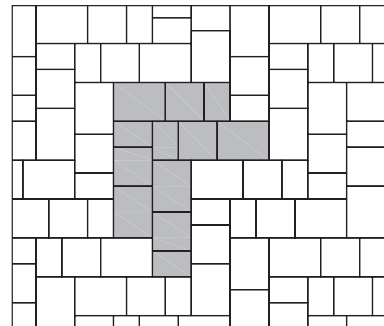

Ridgefield Plus 70mm

SIZES

8x12 Stone
7.87 x 11.81"
(200 x 300mm)

Individually Packaged

Large Combo Bundle

8x12 Stone
7.87 x 11.81"
(200 x 300mm)

12x12 Stone
11.81 x 11.81"
(300 x 300mm)

12x16 Stone
11.81 x 15.75"
(300 x 400mm)

All 3 sizes packaged together
(4 of each per layer)

PATTERNS

NOTE: AUTOCad DWG and PAT files are available for all Ridgefield Plus patterns.

Pattern A
(Combo Bundle Cluster)

Pattern B
(Combo Bundle Cluster)

Pattern C
(Combo Bundle Running Bond)

Pattern D
(Combo Bundle L-Shape)

Pattern E
(Combo Bundle Herringbone)

Pattern F
(Combo Bundle L-Shape)

Stone	8x12 Stone		12x12 Stone		12x16 Stone	
	%	Ratio	%	Ratio	%	Ratio
Pattern A	22	2	33	2	45	2
Pattern B	22	2	33	2	45	2
Pattern C	22	2	33	2	45	2
Pattern D	22	1	33	1	45	1
Pattern E	22	4	33	4	45	4
Pattern F	22	4	33	4	45	4