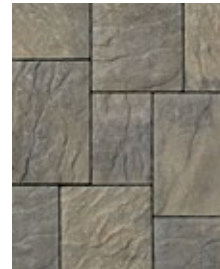

# Ridgefield Plus 70mm

Rialto Collection

CHAMPAGNE

EXECUTIVE  
**Limited Availability**

MARBLE GREY **NEW!**

ONYX

Onyx available in 8x12 Stone size only. Ideal for soldier coursing or banding.

**Pavers:** Ridgefield Plus, Champagne with Ridgefield Smooth, Onyx border and accent

**8x12 Stone**  
7.87 x 11.81"  
(200 x 300mm)

**12x12 Stone**  
11.81 x 11.81"  
(300 x 300mm)

**12x16 Stone**  
11.81 x 15.75"  
(300 x 400mm)

**8x12 Stone**  
7.87 x 11.81"  
(200 x 300mm)

**Individually Packaged**  
Available in Onyx only