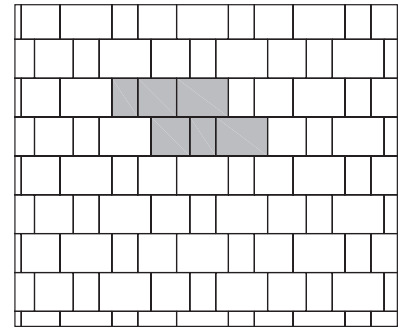

## SIZES

**8x12 Stone**  
7.87 x 11.81"  
(200 x 300mm)  
Individually Packaged

**8x12 Stone**  
7.87 x 11.81"  
(200 x 300mm)

**12x12 Stone**  
11.81 x 11.81"  
(300 x 300mm)

**12x16 Stone**  
11.81 x 15.75"  
(300 x 400mm)

All 3 sizes packaged together  
(4 of each per layer)

## PATTERNS

**NOTE:** AUTOCad DWG and PAT files are available for all Ridgefield Smooth patterns.

**Pattern A**  
(Combo Bundle Cluster)

**Pattern B**  
(Combo Bundle Cluster)

**Pattern C**  
(Combo Bundle Running Bond)

**Pattern D**  
(Combo Bundle L-Shape)

**Pattern E**  
(Combo Bundle Herringbone)

**Pattern F**  
(Combo Bundle L-Shape)

Stone	8x12 Stone		12x12 Stone		12x16 Stone	
	%	Ratio	%	Ratio	%	Ratio
Pattern A	22	2	33	2	45	2
Pattern B	22	2	33	2	45	2
Pattern C	22	2	33	2	45	2
Pattern D	22	1	33	1	45	1
Pattern E	22	4	33	4	45	4
Pattern F	22	4	33	4	45	4