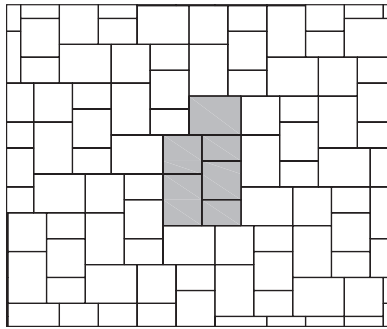

PATTERNS

NOTE: AUTOCad DWG and PAT files are available for all Ridgefield Smooth patterns.

Pattern A
(Combo Bundle Cluster)