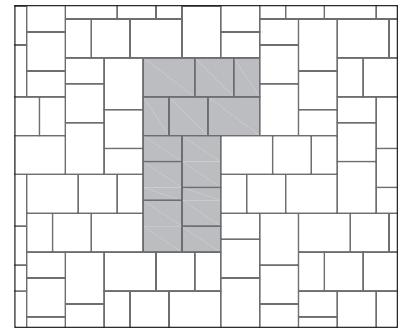

## SIZES

**8x12 Stone**  
7.87 x 11.81"  
(200 x 300mm)  
Individually Packaged

**8x12 Stone**  
7.87 x 11.81"  
(200 x 300mm)

**12x12 Stone**  
11.81 x 11.81"  
(300 x 300mm)

**12x16 Stone**  
11.81 x 15.75"  
(300 x 400mm)

## PATTERNS

**NOTE:** AUTOCad DWG and PAT files are available for all Ridgefield Smooth patterns.

**Pattern A**  
(Combo Bundle Cluster)

**Pattern B**  
(Combo Bundle Cluster)

**Pattern C**  
(Combo Bundle Running Bond)

**Pattern D**  
(Combo Bundle L-Shape)

**Pattern E**  
(Combo Bundle Herringbone)

**Pattern F**  
(Combo Bundle L-Shape)

Stone	8x12 Stone		12x12 Stone		12x16 Stone	
	%	Ratio	%	Ratio	%	Ratio
Pattern A	22	2	33	2	45	2
Pattern B	22	2	33	2	45	2
Pattern C	22	2	33	2	45	2
Pattern D	22	1	33	1	45	1
Pattern E	22	4	33	4	45	4
Pattern F	22	4	33	4	45	4