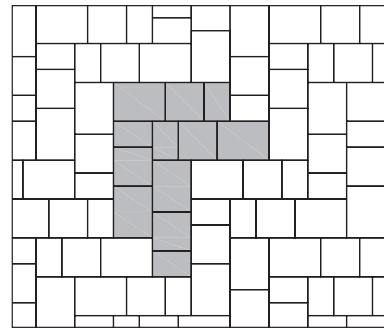

## SIZES

**8x12 Stone**  
7.87 x 11.81"  
(200 x 300mm)  
Individually Packaged

**8x12 Stone**  
7.87 x 11.81"  
(200 x 300mm)

**12x12 Stone**  
11.81 x 11.81"  
(300 x 300mm)

**12x16 Stone**  
11.81 x 15.75"  
(300 x 400mm)

## PATTERNS

**NOTE:** AUTOCad DWG and PAT files are available for all Ridgefield Smooth patterns.

**Pattern A**  
(Combo Bundle Cluster)

**Pattern B**  
(Combo Bundle Cluster)

**Pattern C**  
(Combo Bundle Running Bond)

**Pattern D**  
(Combo Bundle L-Shape)

**Pattern E**  
(Combo Bundle Herringbone)

**Pattern F**  
(Combo Bundle L-Shape)

Stone	8x12 Stone		12x12 Stone		12x16 Stone	
	%	Ratio	%	Ratio	%	Ratio
Pattern A	22	2	33	2	45	2
Pattern B	22	2	33	2	45	2
Pattern C	22	2	33	2	45	2
Pattern D	22	1	33	1	45	1
Pattern E	22	4	33	4	45	4
Pattern F	22	4	33	4	45	4