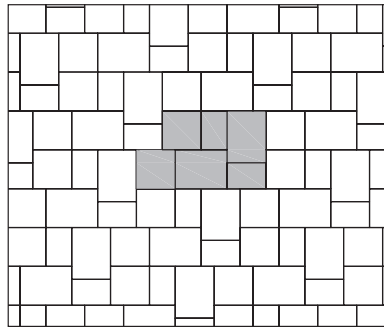

Pattern B
(Combo Bundle Cluster)