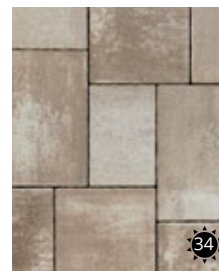

Ridgefield Smooth 70mm

Nueva® Collection

Pavers: Ridgefield Smooth, Marble Grey with Market Paver 60mm, Sangria inset

CHAMPAGNE

UMBER

MARBLE GREY

MILANO

ONYX

Onyx and Umber available in 8x12 Stone size only. Ideal for soldier coursing or banding.

8x12 Stone
7.87 x 11.81"
(200 x 300mm)

12x12 Stone
11.81 x 11.81"
(300 x 300mm)

12x16 Stone
11.81 x 15.75"
(300 x 400mm)

8x12 Stone
7.87 x 11.81"
(200 x 300mm)
Individually Packaged

Available in Onyx and Umber only

3 STONE LARGE COMBO BUNDLE

Packaging Specs

RIDGEFIELD SMOOTH 70mm	Per Full Bundle				Per Layer				Per Section			
	Sq. Ft.	Lin. Ft.	Pieces	Wt. (lbs)	Layers	Sq. ft.	Pieces	Wt. (lbs)	Section	Sq. Ft.	Pieces	Wt. (lbs)
LARGE COMBO BUNDLE 8x12, 12x12, 12x16	93	94.5 (Sa)	32 each	3004	8 †	11.6	4 each	376	-	-	-	-
8x12 Stone	104	105 (Sol) 157.5 (Sa)	160	3340	8 †	13	20	418	4	26	40	835